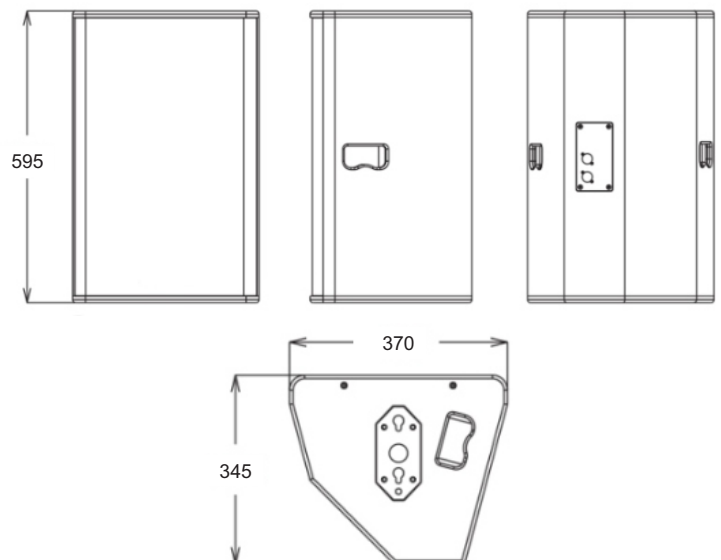

True Voice

PROFESSIONAL SPEAKER®

PS-12R1

SPECIFICATIONS

Frequency	35Hz - 20kHz (-10 dB)
Sensitivity	137 dB (SPL Max)
Impedance	8 Ω
Power RMS	500 Watts
Power Program	1000 Watts
Power Peak	2000 Watts
Bass	1 x 12 inch High-excursion
Treble	1 x 3 inch Titanium diaphragm
Input	SpeakON NL-4 x 2
Coverage	110° x 20° (H x V)
Designed in Australia Made in China	

Dimensions	595 x 370 x 345
Weight	28 kg
Box construction	15mm Plywood with weather proof paint
Installation options	Vertical shaft, 12 x M10 flying points

Specifications Subject To Change Without Notice